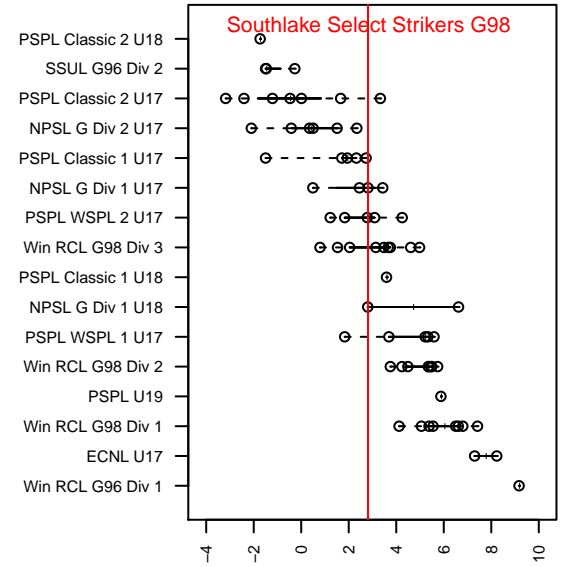

Southlake Select Strikers G98

Southlake Select
 Renton, WA
 G98 total strength=1404
 attack=8.54 defense=7.68
 fall league = NPSL G Div 1 U17
 notes= Bautista 2014-15

alt names used:
 Strikers
 Southlake Select Strikers

Venues played:
 2015 2014 WYS Presidents Cup G98 Division :
 2015 NPSL G Division 1 U17

Southlake Select Strikers G98
 Dots are actual minus expected GF (blue circles) and GA (red triangles).
 Blue line is smoothed change in attack strength. Red is smoothed change in defense strength.

**attack and defense variance (black dot)
relative to other teams
and top 10 in region**

**attack and defense rating
relative to others at age
and all opponents in last 13 months**

Performance relative to 13 month average